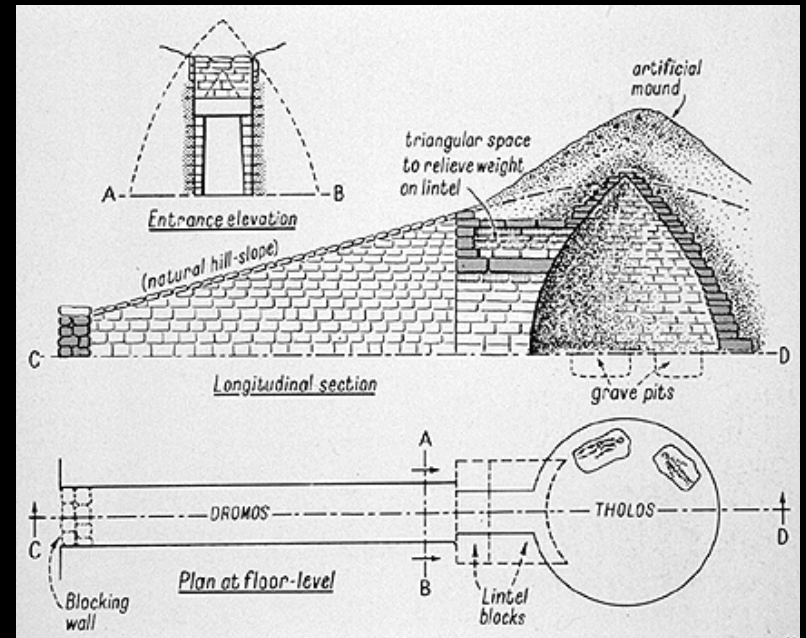

Khania
Heraklion
Kamates
Knossos
Mallia
Palaikastro
Hagia Triada
Phaistos
Gournia
Kato Zakro

Lion Gate (Gerbang Singa)

Mikenean, Yunani

± 1,300-1,250 SM.

limestone

Tinggi 9 ft. 6 inci

**Treasury of Atreus (Rumah Harta
Aterus, pintu masuk)**

Mikenea, Yunani

± 1,300-1,250 SM

Tinggi mendekati 43 kaki

Treasury of Atreus

Mikeneia, Yunani

± 1,300-1,250 SM.

Tinggi mendekati 43 kaki

Funerary Mask (Topeng Kuburan)