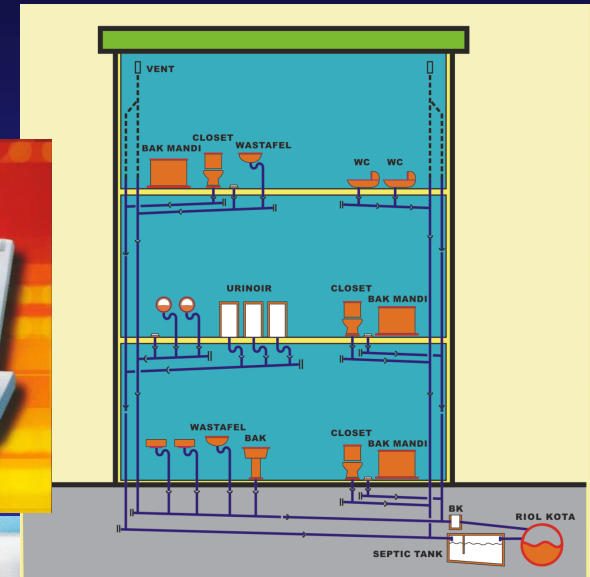

SISTEM MEKANIKAL-ELEKTRIKAL GEDUNG RADIO THERAPY RSUD ARIFIN ACHMAD PROPINSI RIAU

SISTEM MEKANIKAL-ELEKTRIKAL RUMAH SAKIT

- ◆ AIR CONDITIONING
- ◆ WATER SUPPLY & SANITARY
- ◆ MEDICAL GAS
- ◆ LAMPU PENERANGAN
- ◆ DISTRIBUSI LISTRIK
- ◆ CATU DAYA CADANGAN
- ◆ PENANGKAL PETIR
- ◆ GROUNDING
- ◆ TELEPHONE
- ◆ NURSE CALL
- ◆ SOUND SYSTEM
- ◆ TV & CCTV
- ◆ FIRE SAFETY & ALARM
- ◆ JARINGAN KOMPUTER

Air Conditioning

- Chiller
- Split duct
- Split wall
- Cassette
- Floor
- window

SISTEM TATA UDARA

7/25/2014

PENCAHAYAAN

- **CUKUP SECARA KUANTITAS (KADAR TERANG SESUAI FUNGSI)**
- **BAGUS SECARA KUALITAS (TDK SILAU, KESAN CANTIK, AKSEN RELEVAN, SESUAI FUNGSI)**

SISTEM PENCAHAYAAN

- ◆ **TAK LANGSUNG (indirect lighting)**
- ◆ **SEMI TAK LANGSUNG (semi indirect lighting)**
- ◆ **LANGSUNG TAK LANGSUNG (direct-indirect lighting)**
- ◆ **SEMI LANGSUNG (semi direct lighting)**
- ◆ **LANGSUNG (direct lighting)**