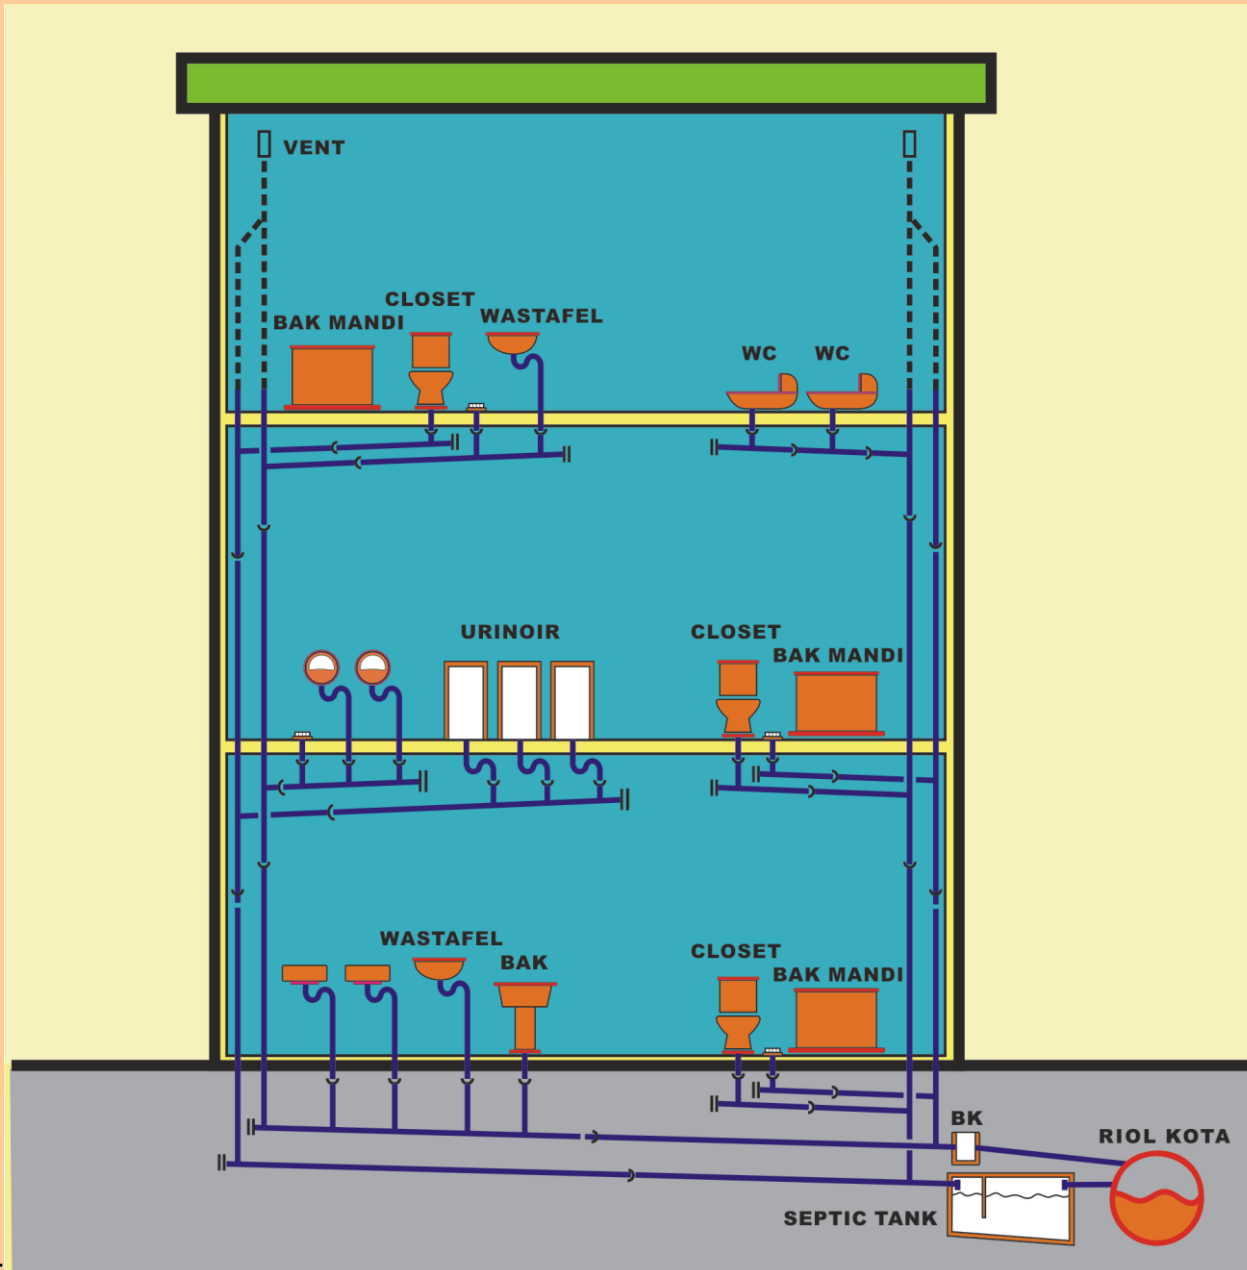

SISTEM MEKANIKAL-ELEKTRIKAL GEDUNG RADIO THERAPY RSUD ARIFIN ACHMAD PROPINSI RIAU

SISTEM MEKANIKAL-ELEKTRIKAL RUMAH SAKIT

- ◆ AIR CONDITIONING
- ◆ WATER SUPPLY & SANITARY
- ◆ MEDICAL GAS
- ◆ LAMPU PENERANGAN
- ◆ DISTRIBUSI LISTRIK
- ◆ CATU DAYA CADANGAN
- ◆ PENANGKAL PETIR
- ◆ GROUNDING
- ◆ TELEPHONE
- ◆ NURSE CALL
- ◆ SOUND SYSTEM
- ◆ TV & CCTV
- ◆ FIRE SAFETY & ALARM
- ◆ JARINGAN KOMPUTER

Air Conditioning

- Chiller
- Split duct
- Split wall
- Cassette
- Floor
- window

SISTEM TATA UDARA

7/25/2014

PENCAHAYAAN

- **CUKUP SECARA KUANTITAS (KADAR TERANG SESUAI FUNGSI)**
- **BAGUS SECARA KUALITAS (TDK SILAU, KESAN CANTIK, AKSEN RELEVAN, SESUAI FUNGSI)**

SISTEM PENCAHAYAAN

- ◆ **TAK LANGSUNG (indirect lighting)**
- ◆ **SEMI TAK LANGSUNG (semi indirect lighting)**
- ◆ **LANGSUNG TAK LANGSUNG (direct-indirect lighting)**
- ◆ **SEMI LANGSUNG (semi direct lighting)**
- ◆ **LANGSUNG (direct lighting)**