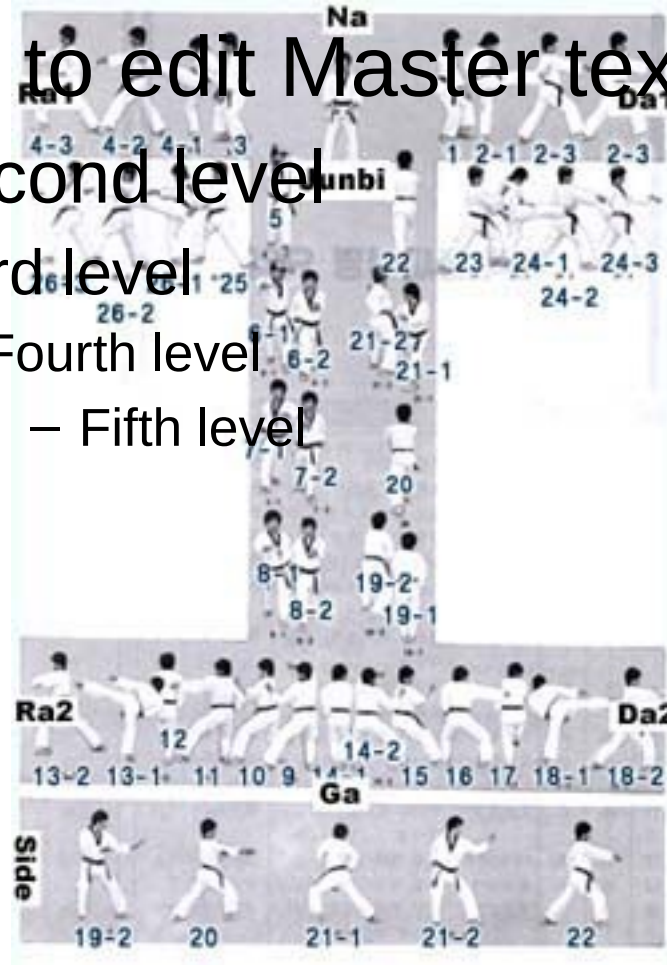

Poomsae Taebaek

- Click to edit Master text styles
 - Second level
 - Third level
 - Fourth level
 - Fifth level

Poomsae Taebaek

- Junbi Naranhi-seogi Kibon junbi-seogi
 1. Wen beom-seogi Sonnal area hecho-maki
 2. Oreun apkubi ap-chagi Momtong dubeon-jireugi
 3. Oreun beom-seogi Sonnal area hecho-makki
 4. wen apkubi ap-chagi Momtong dubeon-jireugi
 5. Jebi-poom mok-chigi
 6. Oreun apkubi Momtong baro-jireugi
 7. wen apkubi
 8. Oreun apkubi Momtong baro-jireugi, kihap
 9. oreun Keumgang momtong-makki
 10. Dangkyo teok-jireugi